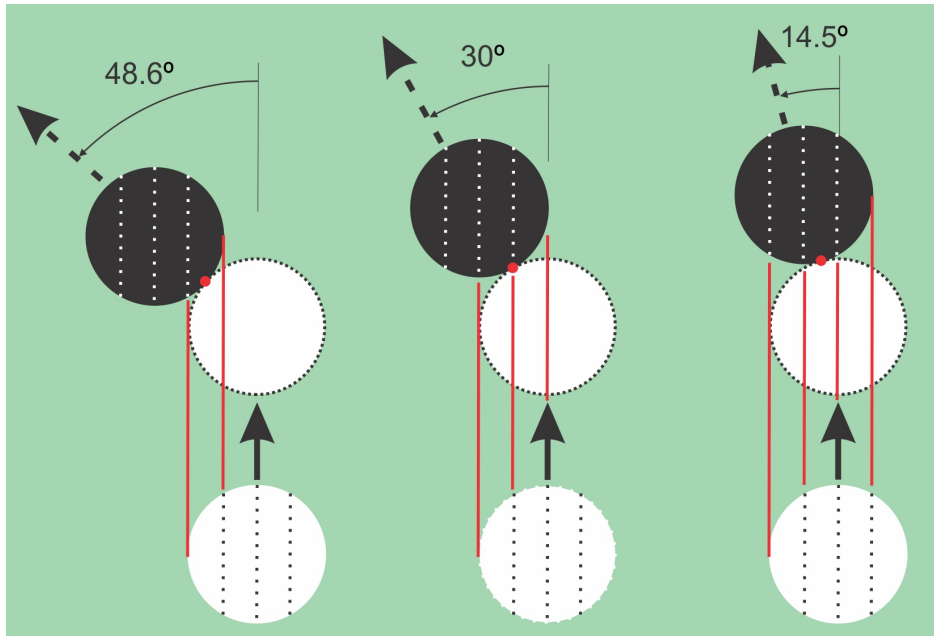

# 30° Rule Ball-Hit-Fraction Range

[billiards.colostate.edu](http://billiards.colostate.edu)

a) 1/4-ball hit

b) 1/2-ball hit

c) 3/4-ball hit

## Example Shots: