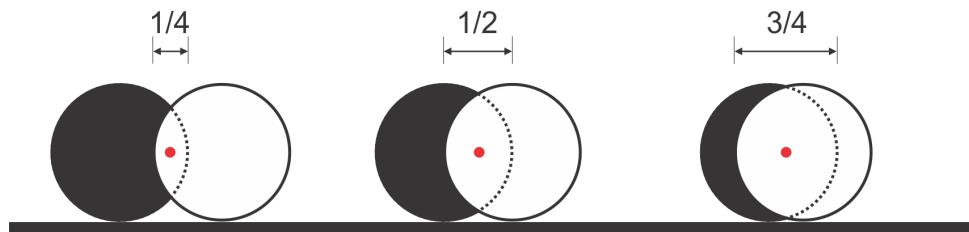

# 30° Rule Ball-Hit-Fraction Range

[billiards.colostate.edu](http://billiards.colostate.edu)

a) 1/4-ball hit

b) 1/2-ball hit

c) 3/4-ball hit