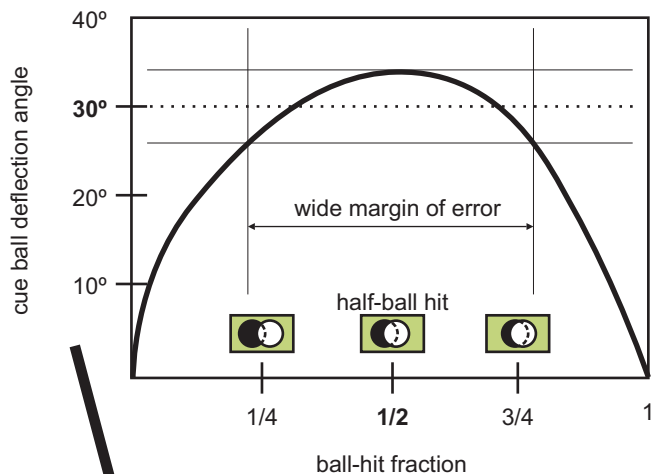

# 30° Rule Angle Templates

billiards.colostate.edu

average  
over  
1/4-ball  
to  
3/4-ball  
range

**30°**

**27.5°**

1/4-ball  
and  
3/4-ball  
hit

**34°**

1/2-ball  
hit