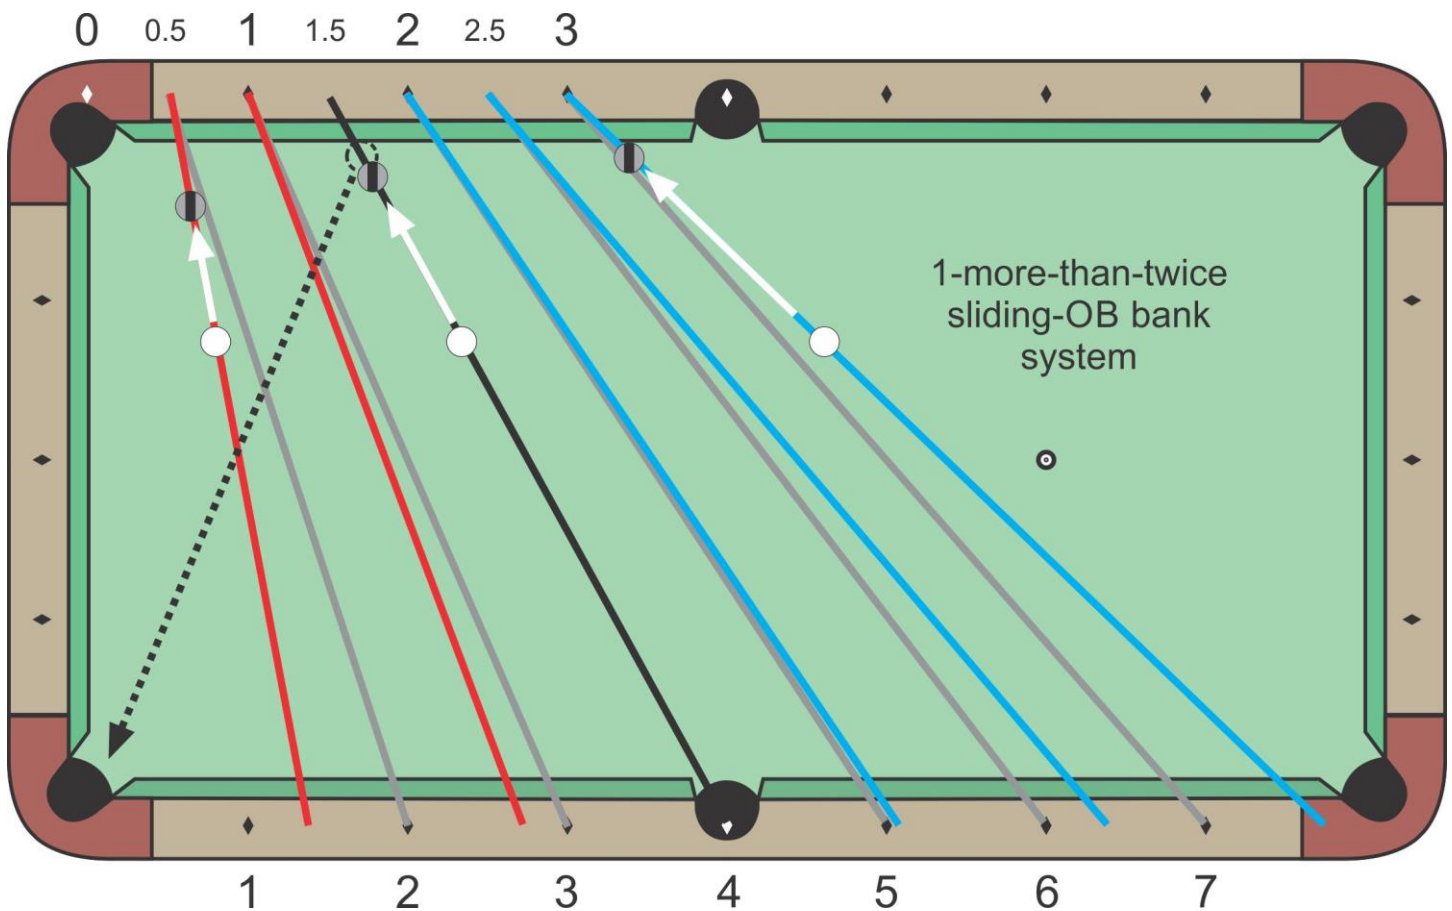

# “1-More-Than-Twice” Sliding-Ball Banking System

[billiards.colostate.edu](http://billiards.colostate.edu)

Simple approximate system using “through diamond” aiming  
(for sliding-OB banks at fast speed or with the OB close to rail)

The system (shown with gray lines) requires **adjustment** for all lines except the 4-to-1.5 line (the “sweet spot”):

- for lines below 4-to-1.5, **aim shorter**
- for lines above 4-to-1.5, **aim longer**