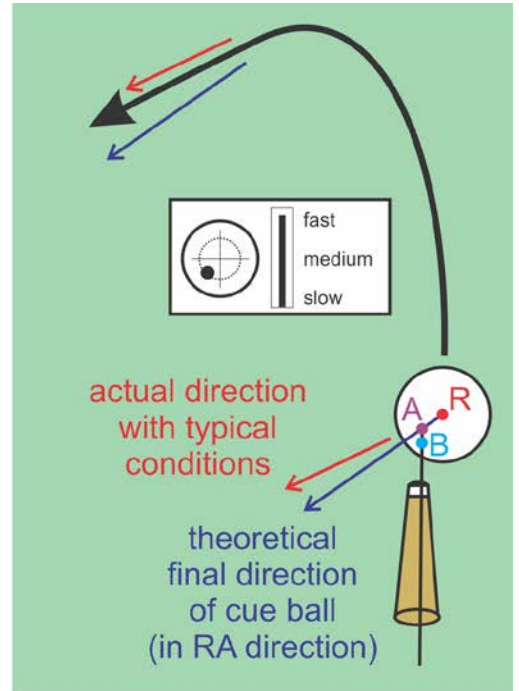

Swerve and Massé Shots

billiards.colostate.edu

Coriolis Aiming System:

a) side view

b) top view

speed effects:

swerve shot:

large-curve massé shot: