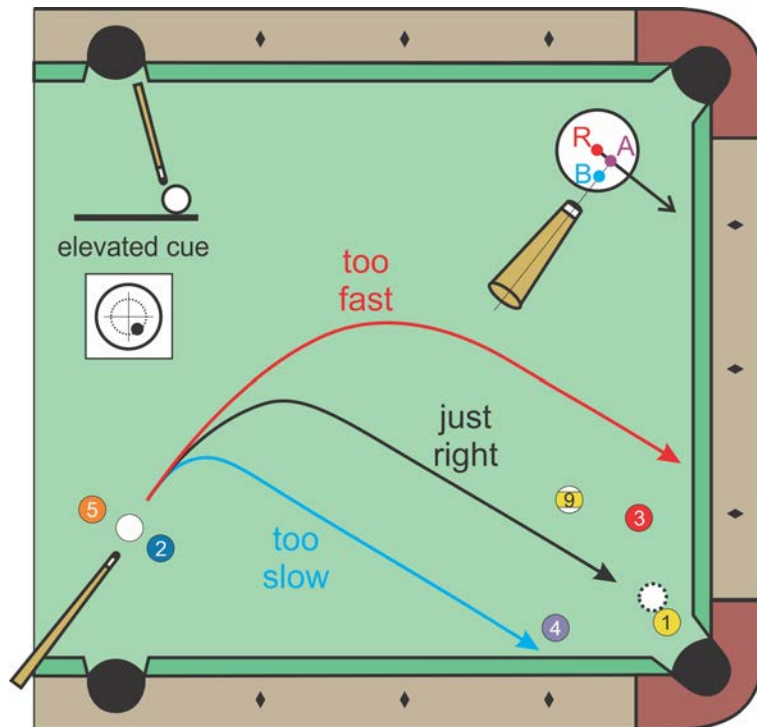

Swerve and Massé Shots

billiards.colostate.edu

Coriolis Aiming System:

a) side view

b) top view

speed effects:

swerve shot:

large-curve massé shot: