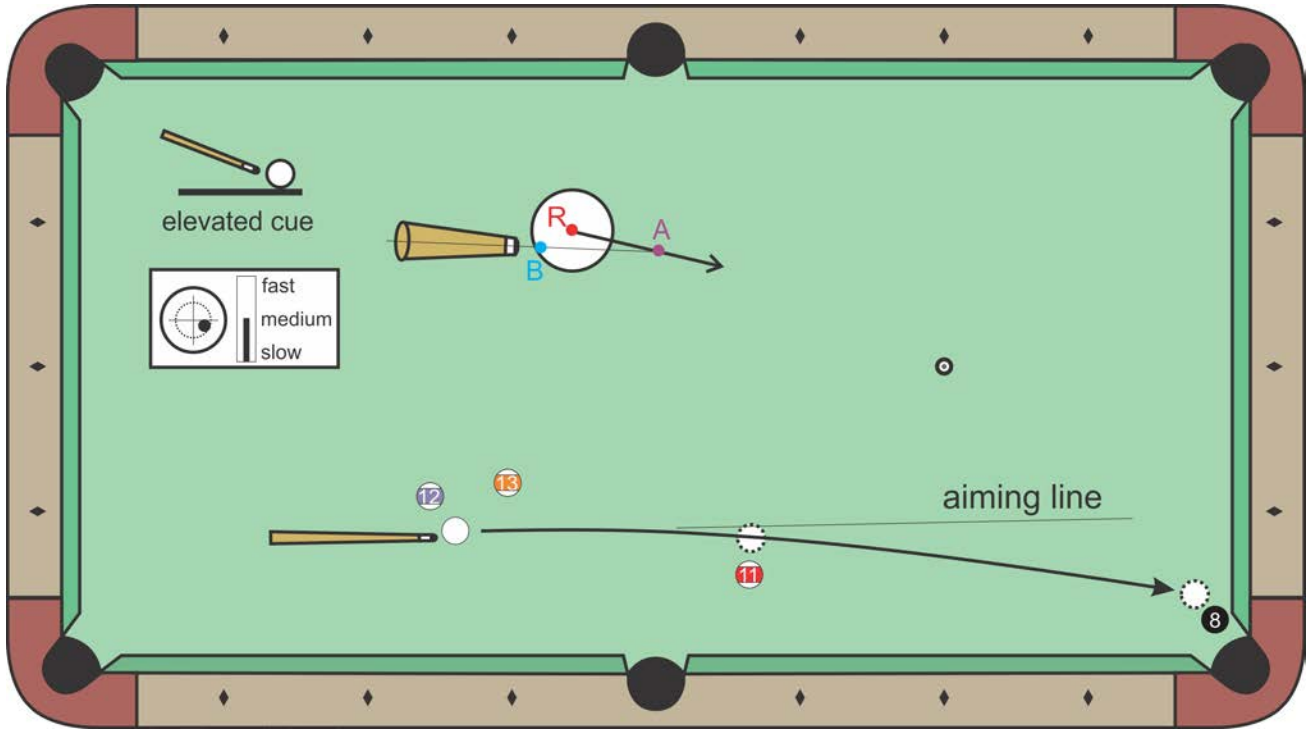

Swerve and Massé Shots

billiards.colostate.edu

Coriolis Aiming System:

a) side view

b) top view

speed effects:

swerve shot:

large-curve massé shot: