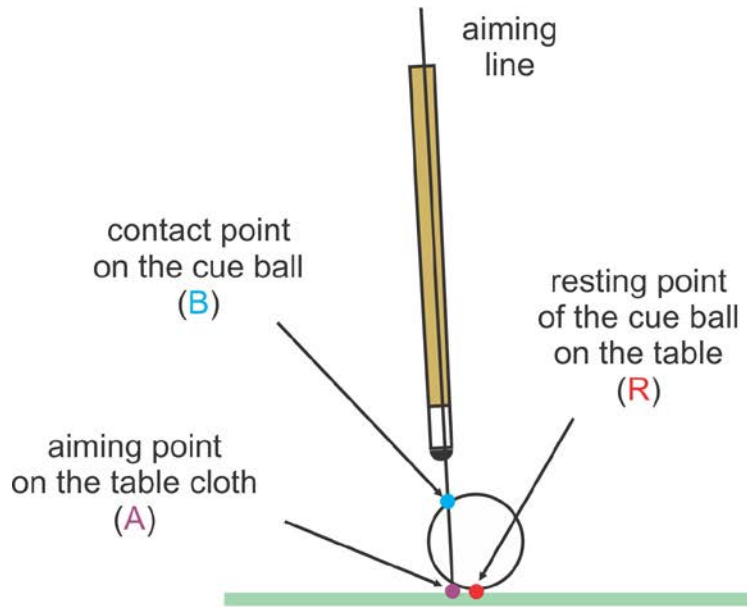

Swerve and Massé Shots

billiards.colostate.edu

Coriolis Aiming System:

a) side view

b) top view

speed effects:

swerve shot:

large-curve massé shot: